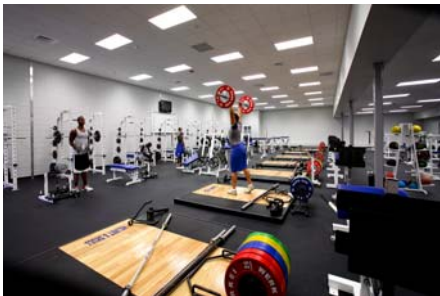

Byrnes Fieldhouse

1330 Piedmont Hwy.
Piedmont, SC 29673
Office: 864-277-0060
Fax: 864-277-7524
www.shermanconstruction.com